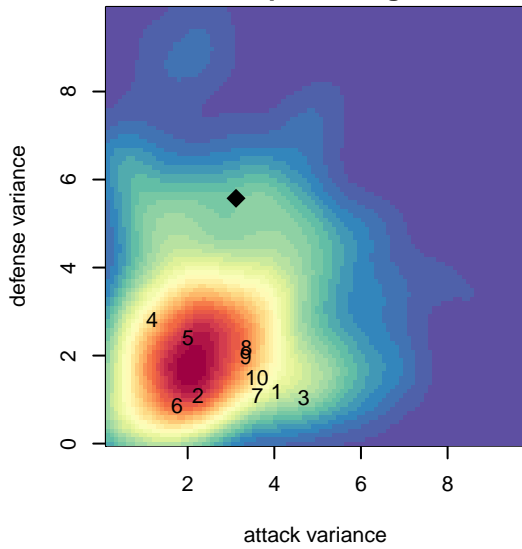

# Highline Premier Blue B03

Highline Premier FC  
 Burien, WA  
 B03 total strength=400  
 attack=0.38 defense=0.16  
 fall league = PSPL Classic 1 U11  
 spr league = Spr PSPL SuperLeague 2 U11

alt names used:  
 Highline Premier FC B03 Blue  
 HIGHLINE PREMIER B03 BLUE (WA)  
 Highline Premier FC B03 Blue  
 Highline Premier FC B03 Blue  
 HIGHLINE PREMIER B03 BLUE (WA)

Venues played:  
 2014 Nike Crossfire Challenge Silver 9v9 U11  
 2014 Mt Hood Challenge U11  
 2014 PSPL Classic 1 U11  
 2014 Spr PSPL SuperLeague 2 U11  
 2014 WA Cup BU11 Silver/Bronze U11

**Highline Premier Blue B03**  
 Dots are actual minus expected GF (blue circles) and GA (red triangles).  
 Blue line is smoothed change in attack strength. Red is smoothed change in defense strength.

**attack and defense variance (black dot)  
relative to other teams  
and top 10 in region**

**attack and defense rating  
relative to others at age  
and all opponents in last 13 months**

**Performance relative to 13 month average**