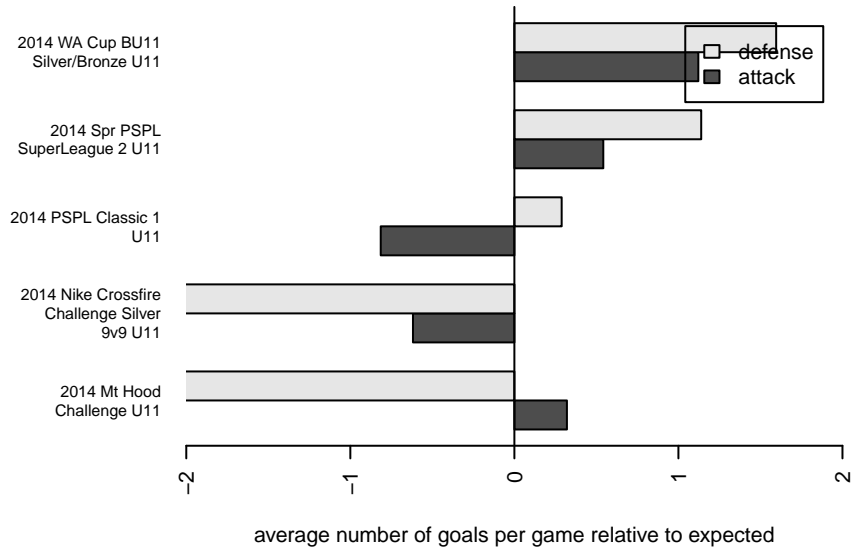

Venues played:  
 2014 Nike Crossfire Challenge Silver 9v9 U11  
 2014 Mt Hood Challenge U11  
 2014 PSPL Classic 1 U11  
 2014 Spr PSPL SuperLeague 2 U11  
 2014 WA Cup BU11 Silver/Bronze U11

**Highline Premier Blue B03**  
 Dots are actual minus expected GF (blue circles) and GA (red triangles).  
 Blue line is smoothed change in attack strength. Red is smoothed change in defense strength.

**attack and defense variance (black dot)  
relative to other teams  
and top 10 in region**

**attack and defense rating  
relative to others at age  
and all opponents in last 13 months**

**Performance relative to 13 month average**