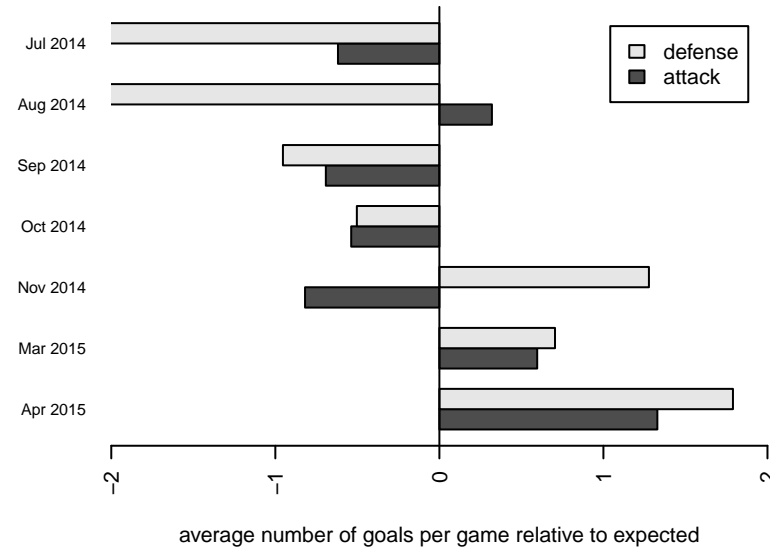

Performance relative to 13 month average