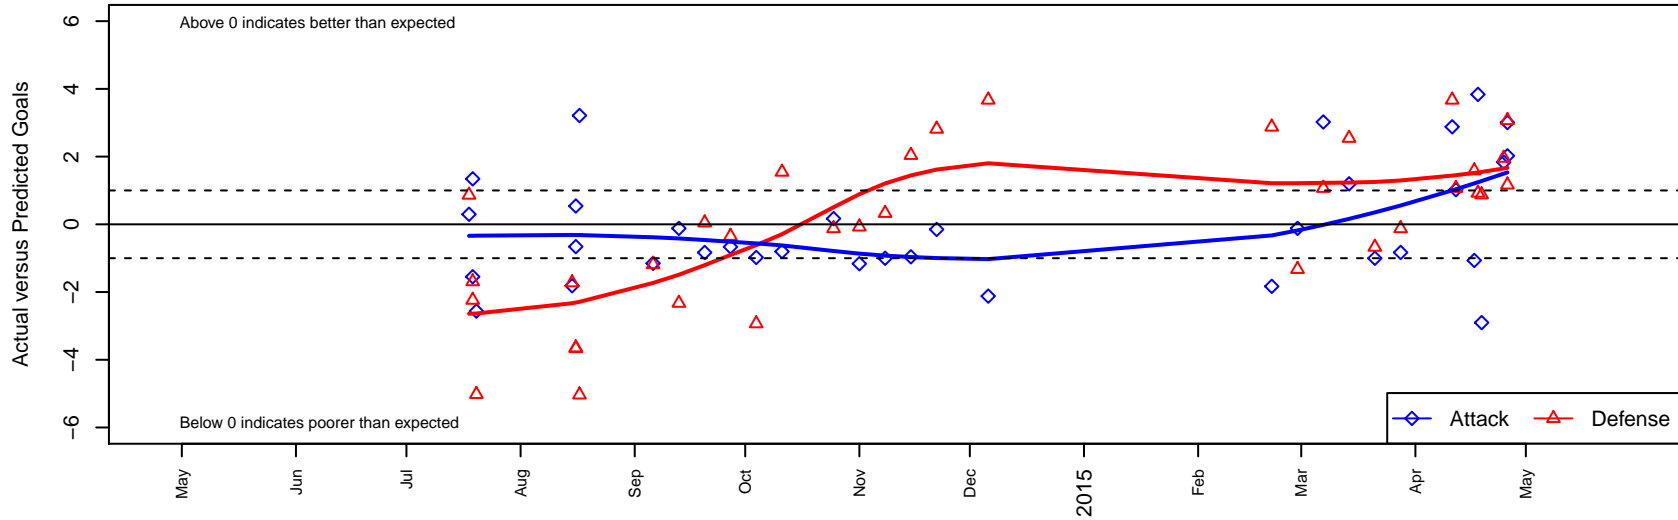

# Highline Premier Blue B03

Highline Premier FC  
 Burien, WA  
 B03 total strength=400  
 attack=0.38 defense=0.16  
 fall league = PSPL Classic 1 U11  
 spr league = Spr PSPL SuperLeague 2 U11

alt names used:  
 Highline Premier FC B03 Blue  
 HIGHLINE PREMIER B03 BLUE (WA)  
 Highline Premier FC B03 Blue  
 Highline Premier FC B03 Blue  
 HIGHLINE PREMIER B03 BLUE (WA)

Venues played:  
 2014 Nike Crossfire Challenge Silver 9v9 U11  
 2014 Mt Hood Challenge U11  
 2014 PSPL Classic 1 U11  
 2014 Spr PSPL SuperLeague 2 U11  
 2014 WA Cup BU11 Silver/Bronze U11

**Highline Premier Blue B03**  
 Dots are actual minus expected GF (blue circles) and GA (red triangles).  
 Blue line is smoothed change in attack strength. Red is smoothed change in defense strength.

**attack and defense variance (black dot)  
relative to other teams  
and top 10 in region**

**attack and defense rating  
relative to others at age  
and all opponents in last 13 months**

**Performance relative to 13 month average**