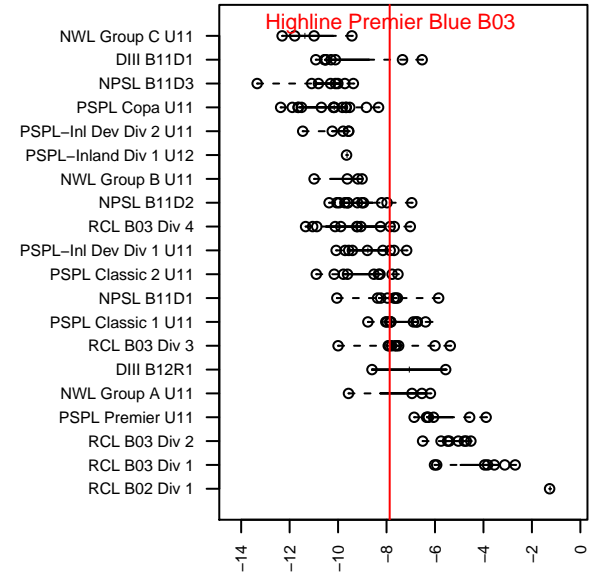

# Highline Premier Blue B03

Highline Premier FC  
 Burien, WA  
 B03 total strength=400  
 attack=0.38 defense=0.16  
 fall league = PSPL Classic 1 U11  
 spr league = Spr PSPL SuperLeague 2 U11

alt names used:  
 Highline Premier FC B03 Blue  
 HIGHLINE PREMIER B03 BLUE (WA)  
 Highline Premier FC B03 Blue  
 Highline Premier FC B03 Blue  
 HIGHLINE PREMIER B03 BLUE (WA)

Venues played:  
 2014 Nike Crossfire Challenge Silver 9v9 U11  
 2014 Mt Hood Challenge U11  
 2014 PSPL Classic 1 U11  
 2014 Spr PSPL SuperLeague 2 U11  
 2014 WA Cup BU11 Silver/Bronze U11

**Highline Premier Blue B03**  
 Dots are actual minus expected GF (blue circles) and GA (red triangles).  
 Blue line is smoothed change in attack strength. Red is smoothed change in defense strength.

**attack and defense variance (black dot)  
relative to other teams  
and top 10 in region**

**attack and defense rating  
relative to others at age  
and all opponents in last 13 months**

**Performance relative to 13 month average**